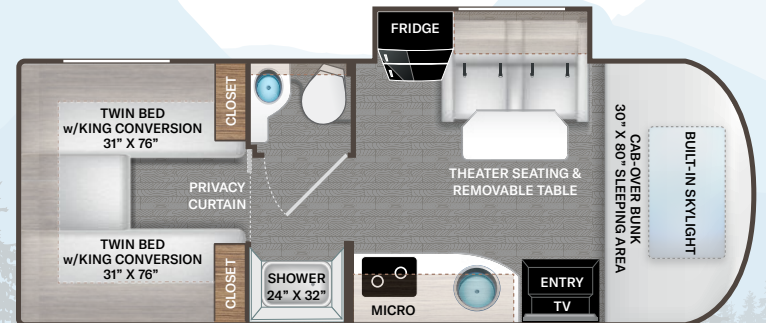

24XL

DELANO®