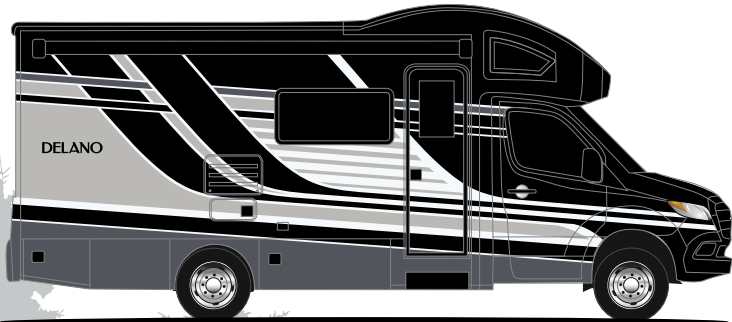

BLUE RIDGE

SMOKY MOUNTAIN

TEMPE

MIAMI MODERN

LUXURY GREY

FLOORING

24FB

24RW

24TT

24XL

DELANO®

Featured Highlights

CONSTRUCTION & EXTERIOR

- Mercedes-Benz® Sprinter Chassis with 3.0L V6, 188HP & 325 lb.-ft. Torque
- Mercedes-Benz® Safety Package: Active Braking Assist, Attention Assist, Active Lane Keeping Assist, Wet Wiper System & Distance Regulator Distronic Plus
- Electric Stabilizing System
- Premium One-Piece Crossflex™ Roof
- One-Piece Fiberglass Front Cap with Skylight & Interior Power Shade
- Full-Body Paint Package with Gel Coated Sidewalls, Invisible Front Paint Protection
- Side Hinged Slab Compartment Doors
- Lighted Rotocast Storage Compartments
- Two Stage Armless Power Patio Awning with Integrated LED Lighting
- Slideout Room Topper Awning(s)
- Electric Entry Steps
- Frameless Windows